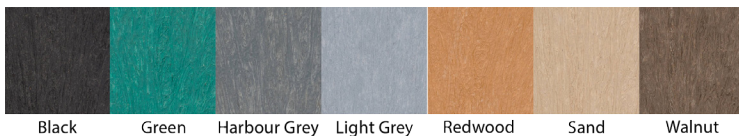

Colours Available: Black, Green, Harbour Grey, Light Grey, Redwood, Sand, Walnut

Durable Powder Coated Aluminum Frame

Standard colours: Black Super Texture, Bostwick Textured Brown, Cardinal Textured Black, Cardinal Textured Grey, Cold Textured Brown, Lakeside Textured Sand, Oil Rub Textured Bronze, Pewter, Bengal Textured Silver

Long Lasting Stainless Steel Hardware

CUSTOMIZED SOLUTIONS

Custom Powder Coating (Setup Charges May Apply)

Custom Lengths

Skate Blocks

INST-1 Stainless steel bolt down kit

PRODUCT DIMENSIONS

Height	33.5 inches / 851mm
Depth	21.5 inches / 546mm
Seat Height	17.5 inches / 445mm
Seat Depth	16.5 inches / 419mm
Total Length	56 inches / 1422mm
Weight	122lbs / 55kg

RECYCLED CONTENT

61% RECYCLED CONTENT BY WEIGHT
100% RECYCLABLE

DESIGNER NOTES

The concept of this series was to design a group of site furnishings that reflected a modern, angular, and minimalist aesthetic, popular in contemporary architecture today. The Urban Form Park Bench's distinctive three-quarter cantilevered backrest -suggestive of a French-style chaise lounge - provides users with a 360 degree viewing opportunity. In keeping with the clean look this bench is meticulously finished with framed-in lumber and no exposed hardware. The slightly raised slats on the seat and back make for a very comfortable repose. This model is a delight to look at from any angle without compromising the benefits of recycled plastic and aluminum construction. Keeping with our environmental stewardship efforts the bench design minimizes waste and maximizes recycled content.

AVAILABLE RECYCLED PLASTIC LUMBER COLOURS

Black

Green

Harbour Grey

Light Grey

Redwood

Sand

Walnut