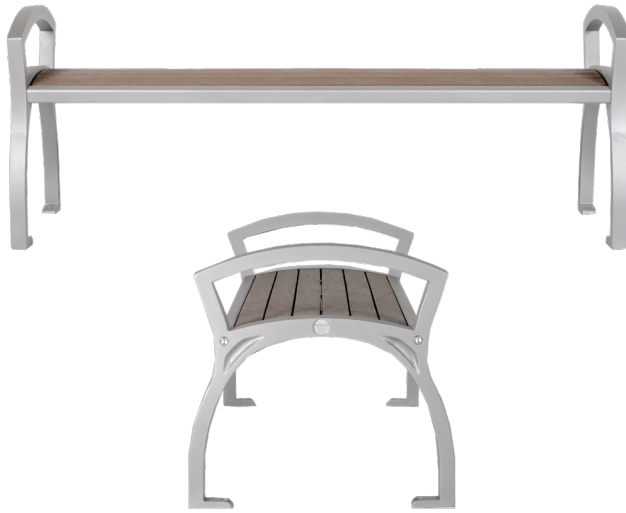

MODENA BACKLESS PARK BENCH

Model Number : MSB-6 (6 ft) MSB-5 (5 ft)

DESIGNER NOTES

Rounding out the Modena family of site furnishings is the newly redesigned Modena Backless Bench. This modern and versatile bench is extremely comfortable due to the slightly rounded seating surface. The sleek and stylish cast aluminum armrests and legs, made from recycled automobile and truck rims, extend past the leading edge of the seat section to discourage skateboard tricks that can cause damage to the surface. Using the full weld system not only keeps the bench competitively priced, makes the product sturdy, solid and ready to take on the busiest of places.

AVAILABLE RECYCLED PLASTIC LUMBER COLOURS

Wishbone
site furnishings

PRODUCT SPECIFICATIONS

100% Recycled Plastic Slats

This product will not rot, splinter, or warp reducing maintenance costs over the life of the product.

Colours Available: Black, Grey, Redwood, Sand, Walnut

10 YEAR LIMITED WARRANTY

Durable Powder Coated Cast Aluminum Frame

Standard Colours: Brown Slate, Victor Ridge II, Nordic Lichen, Timeless Rust, Grey Gold, Textured Silver, Precious Sand, Groovy Red, Black Textured, Earth Clay, Noble Bronze, Modern Khaki, Flame Red, Pastel Orange, Signal Violet, Traffic Yellow, Ultramarine Blue, Water Blue, Yellow Green

PRODUCT DIMENSIONS

Top of Arm Height	18 inches / 584mm
Seat Height	17 inches / 432mm
Seat Depth	18.5 inches / 470mm
Total Depth	23.25 inches / 592mm
Total Length	6 feet / 1829mm
Weight	85lbs / 39kg

RECYCLED CONTENT